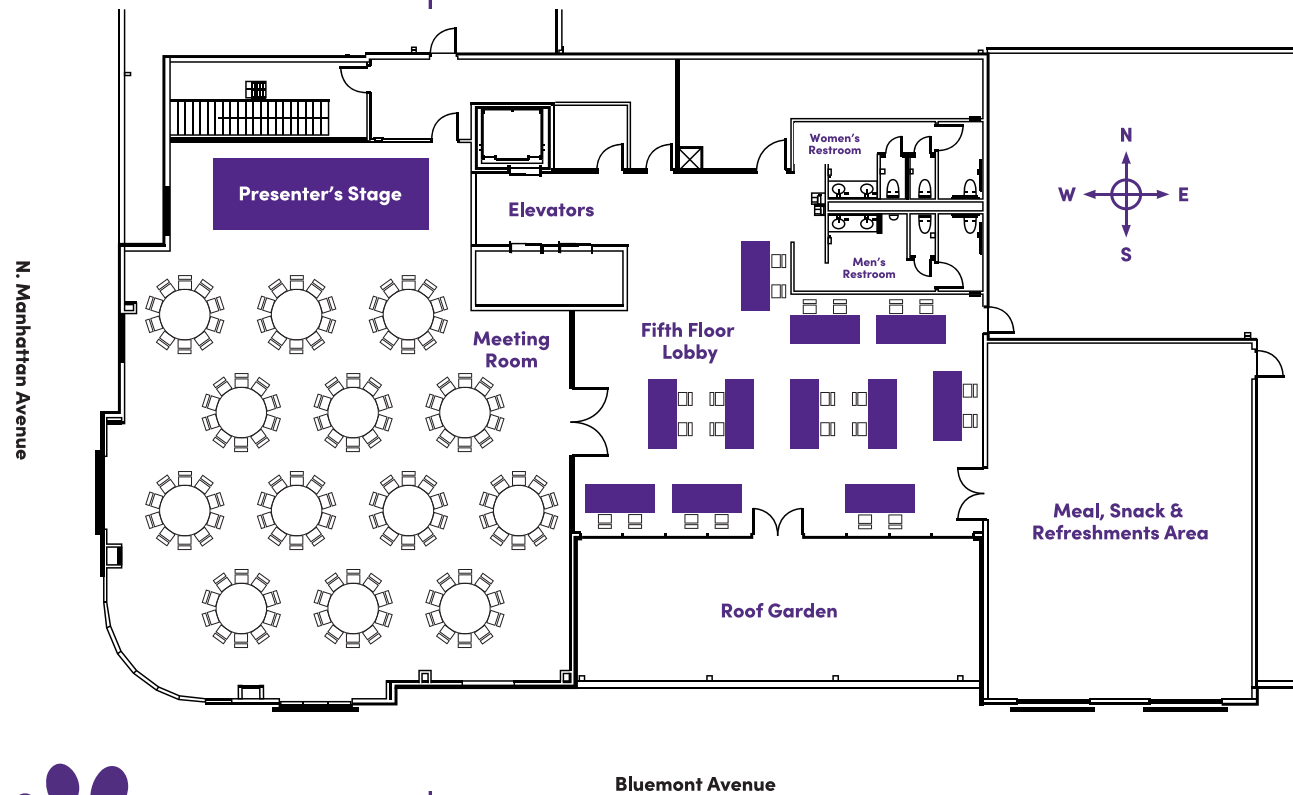

Event Venue

- All event activities will take place on the **5th floor of the Bluemont Hotel**. The map shows the general layout of the venue.
- For attendees staying at the Bluemont Hotel, parking is located north of the hotel. The two-level garage can be accessed from North Manhattan Avenue on the west side of the building.
- Free parking is available in the Aggieville Parking Garage located at 1318 W. Laramie St. – just three blocks south of the event venue.
- Additional parking can be found on designated side streets.
- Free, public parking is also available at City Park (10-15 minute walk).

Get here!

The Bluemont Hotel is located at 1212 Bluemont Avenue, Manhattan, KS 66502. Scan the QR code for [Google Map directions](#).